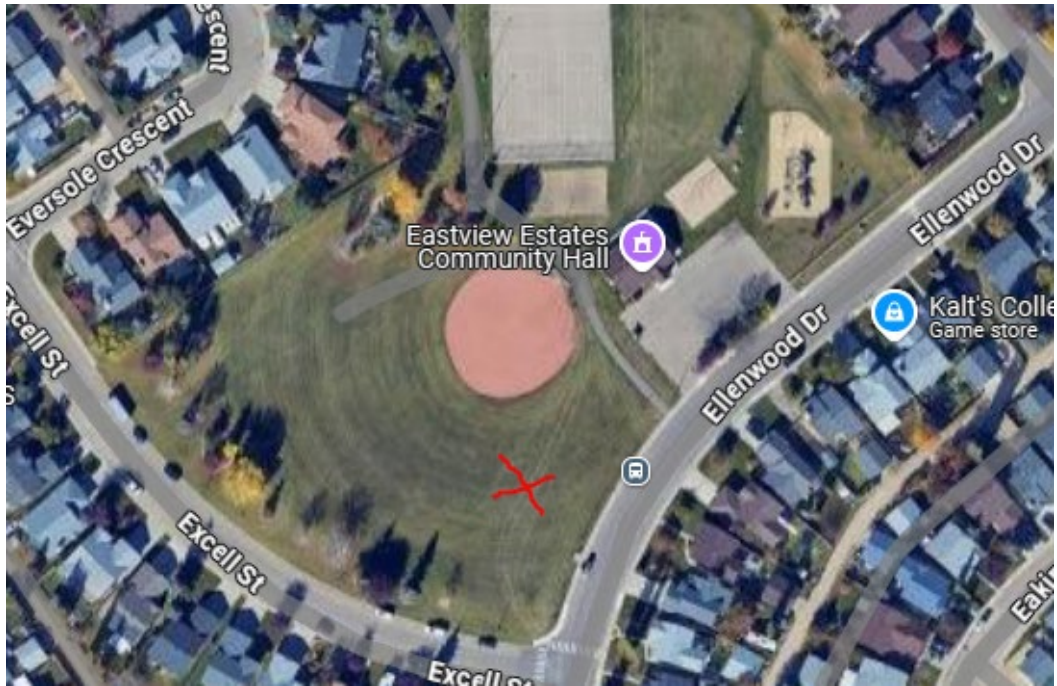

## 1. CLEARVIEW RIDGE: REC SITE OFF OF CARRINGTON DR (NORTHWEST CORNER)

## 2. DAVENPORT: REC SITE OFF OF DEMPSEY ST

**3. EASTVIEW ESTATES: REC SITE OFF OF ELLENWOOD DR**

**4. VANIER: EAST SIDE OF VISCOUNT DRIVE (BY ALTA LINK POWERLINE)**

5. **IRONSTONE:** IRONSTONE REC SITE OFF OF INGLEWOOD DR

6. **BOWER:** EAST SIDE OF BARRETT DR UNDER ALTA LINK POWERLINE

7. REC CENTER SOUTH PARKING LOT: NORTHEAST CORNER

8. WEST PARK: CRONQUIST DR & 60 AVE (SOUTHEAST CORNER)

9. **ORIOLE PARK: OVERDOWN DRIVE, NORTH OF OHIO CLOSE**

10. **NORMANDEAU: NIVEN ST – NORTH SIDE (BETWEEN NANCE AVE & GAETZ AVE)**

11. KENTWOOD WEST: KENDREW DR (SOUTHWEST CORNER OF REC SITE)