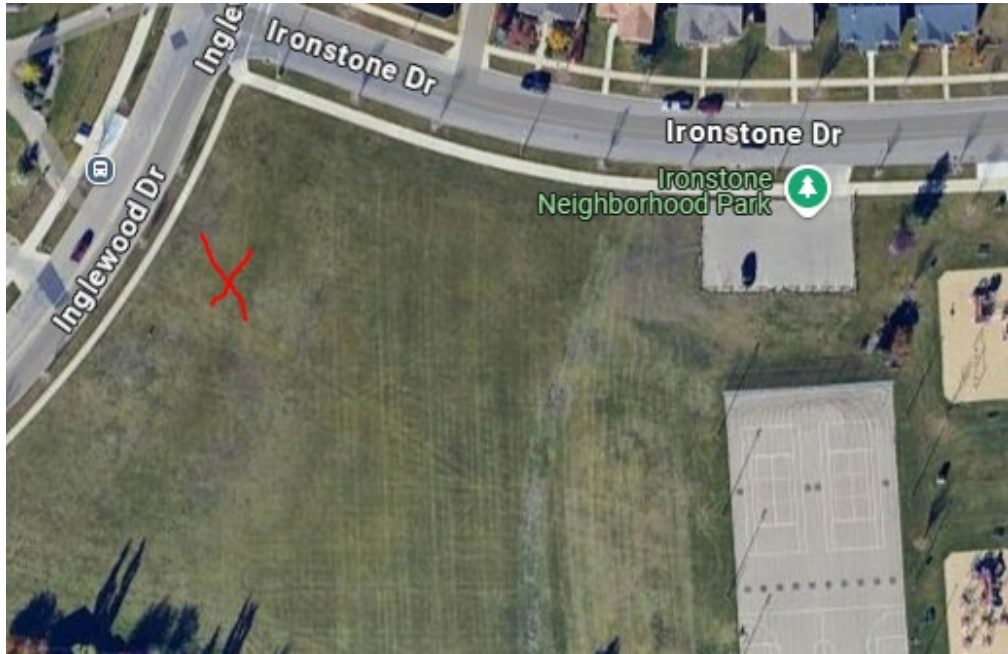

## 1. CLEARVIEW RIDGE: REC SITE OFF OF CARRINGTON DR (NORTHWEST CORNER)

## 2. DAVENPORT: REC SITE OFF OF DEMPSEY ST

**3. EASTVIEW ESTATES: REC SITE OFF OF ELLENWOOD DR**

**4. VANIER: EAST SIDE OF VISCOUNT DRIVE (BY ALTA LINK POWERLINE)**

5. **IRONSTONE:** IRONSTONE REC SITE OFF OF INGLEWOOD DR

6. **BOWER:** EAST SIDE OF BARRETT DR UNDER ALTA LINK POWERLINE

7. REC CENTER SOUTH PARKING LOT: NORTHEAST CORNER

8. WEST PARK: CRONQUIST DR & 60 AVE (SOUTHEAST CORNER)

9. **ORIOLE PARK: OVERDOWN DRIVE, NORTH OF OHIO CLOSE**

10. **NORMANDEAU: NIVEN ST – NORTH SIDE (BETWEEN NANCE AVE & GAETZ AVE)**

11. KENTWOOD WEST: KENDREW DR (SOUTHWEST CORNER OF REC SITE)