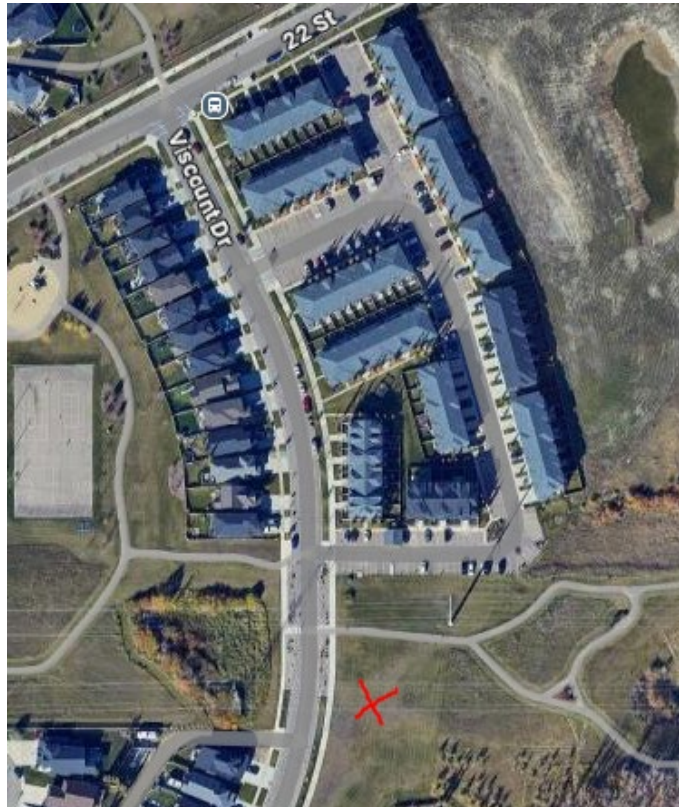

## 1. CLEARVIEW RIDGE: REC SITE OFF OF CARRINGTON DR (NORTHWEST CORNER)

## 2. DAVENPORT: REC SITE OFF OF DEMPSEY ST

**3. EASTVIEW ESTATES: REC SITE OFF OF ELLENWOOD DR**

**4. VANIER: EAST SIDE OF VISCOUNT DRIVE (BY ALTA LINK POWERLINE)**

5. **IRONSTONE:** IRONSTONE REC SITE OFF OF INGLEWOOD DR

6. **BOWER:** EAST SIDE OF BARRETT DR UNDER ALTA LINK POWERLINE

7. REC CENTER SOUTH PARKING LOT: NORTHEAST CORNER

8. WEST PARK: CRONQUIST DR & 60 AVE (SOUTHEAST CORNER)

9. **ORIOLE PARK: OVERDOWN DRIVE, NORTH OF OHIO CLOSE**

10. **NORMANDEAU: NIVEN ST – NORTH SIDE (BETWEEN NANCE AVE & GAETZ AVE)**

11. KENTWOOD WEST: KENDREW DR (SOUTHWEST CORNER OF REC SITE)