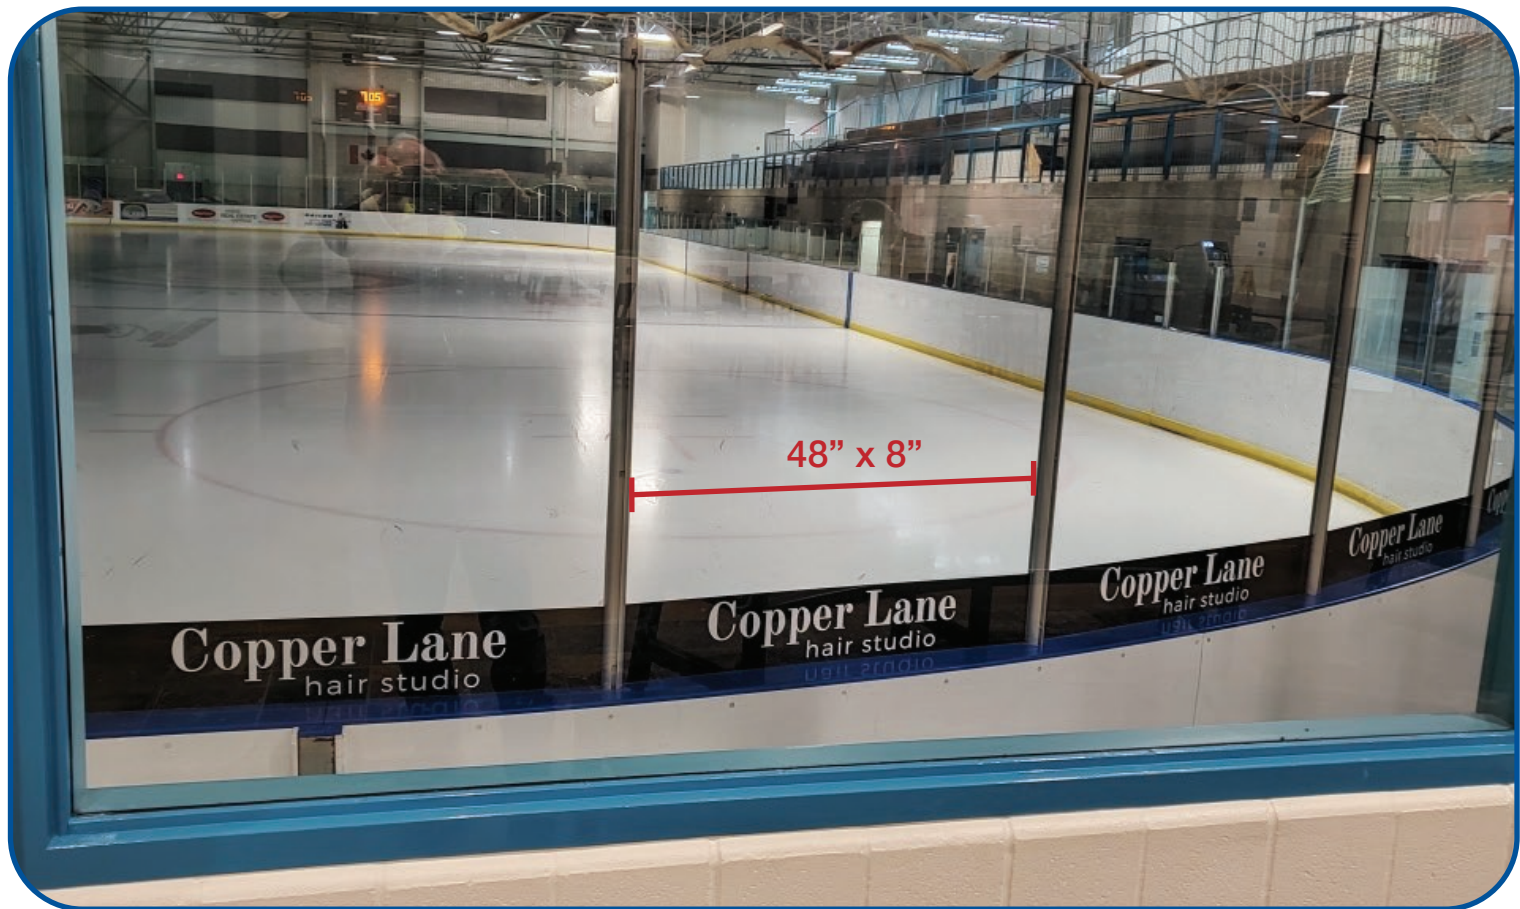

Glass Headers

Advertising Rates
Based on 52 Weeks

6 ads per set 24' x 8" total

Servus Sports Centre Only16 Sets

Collicutt Centre Only11 Sets

Kinsmen A or B Only8 Sets

G.H. Dawe A or B Only15 Sets
Coming January 2023

\$31.00 each / week
\$27.00 each / week
\$19.00 each / week
\$19.00 each / week

*Production Costs starting at \$200.00

Single Panel Size 48" x 8"

Servus Arena, Kinsmen Twin Arenas A/B, G.H. Dawe Twin Arenas A/B, Collicutt Centre