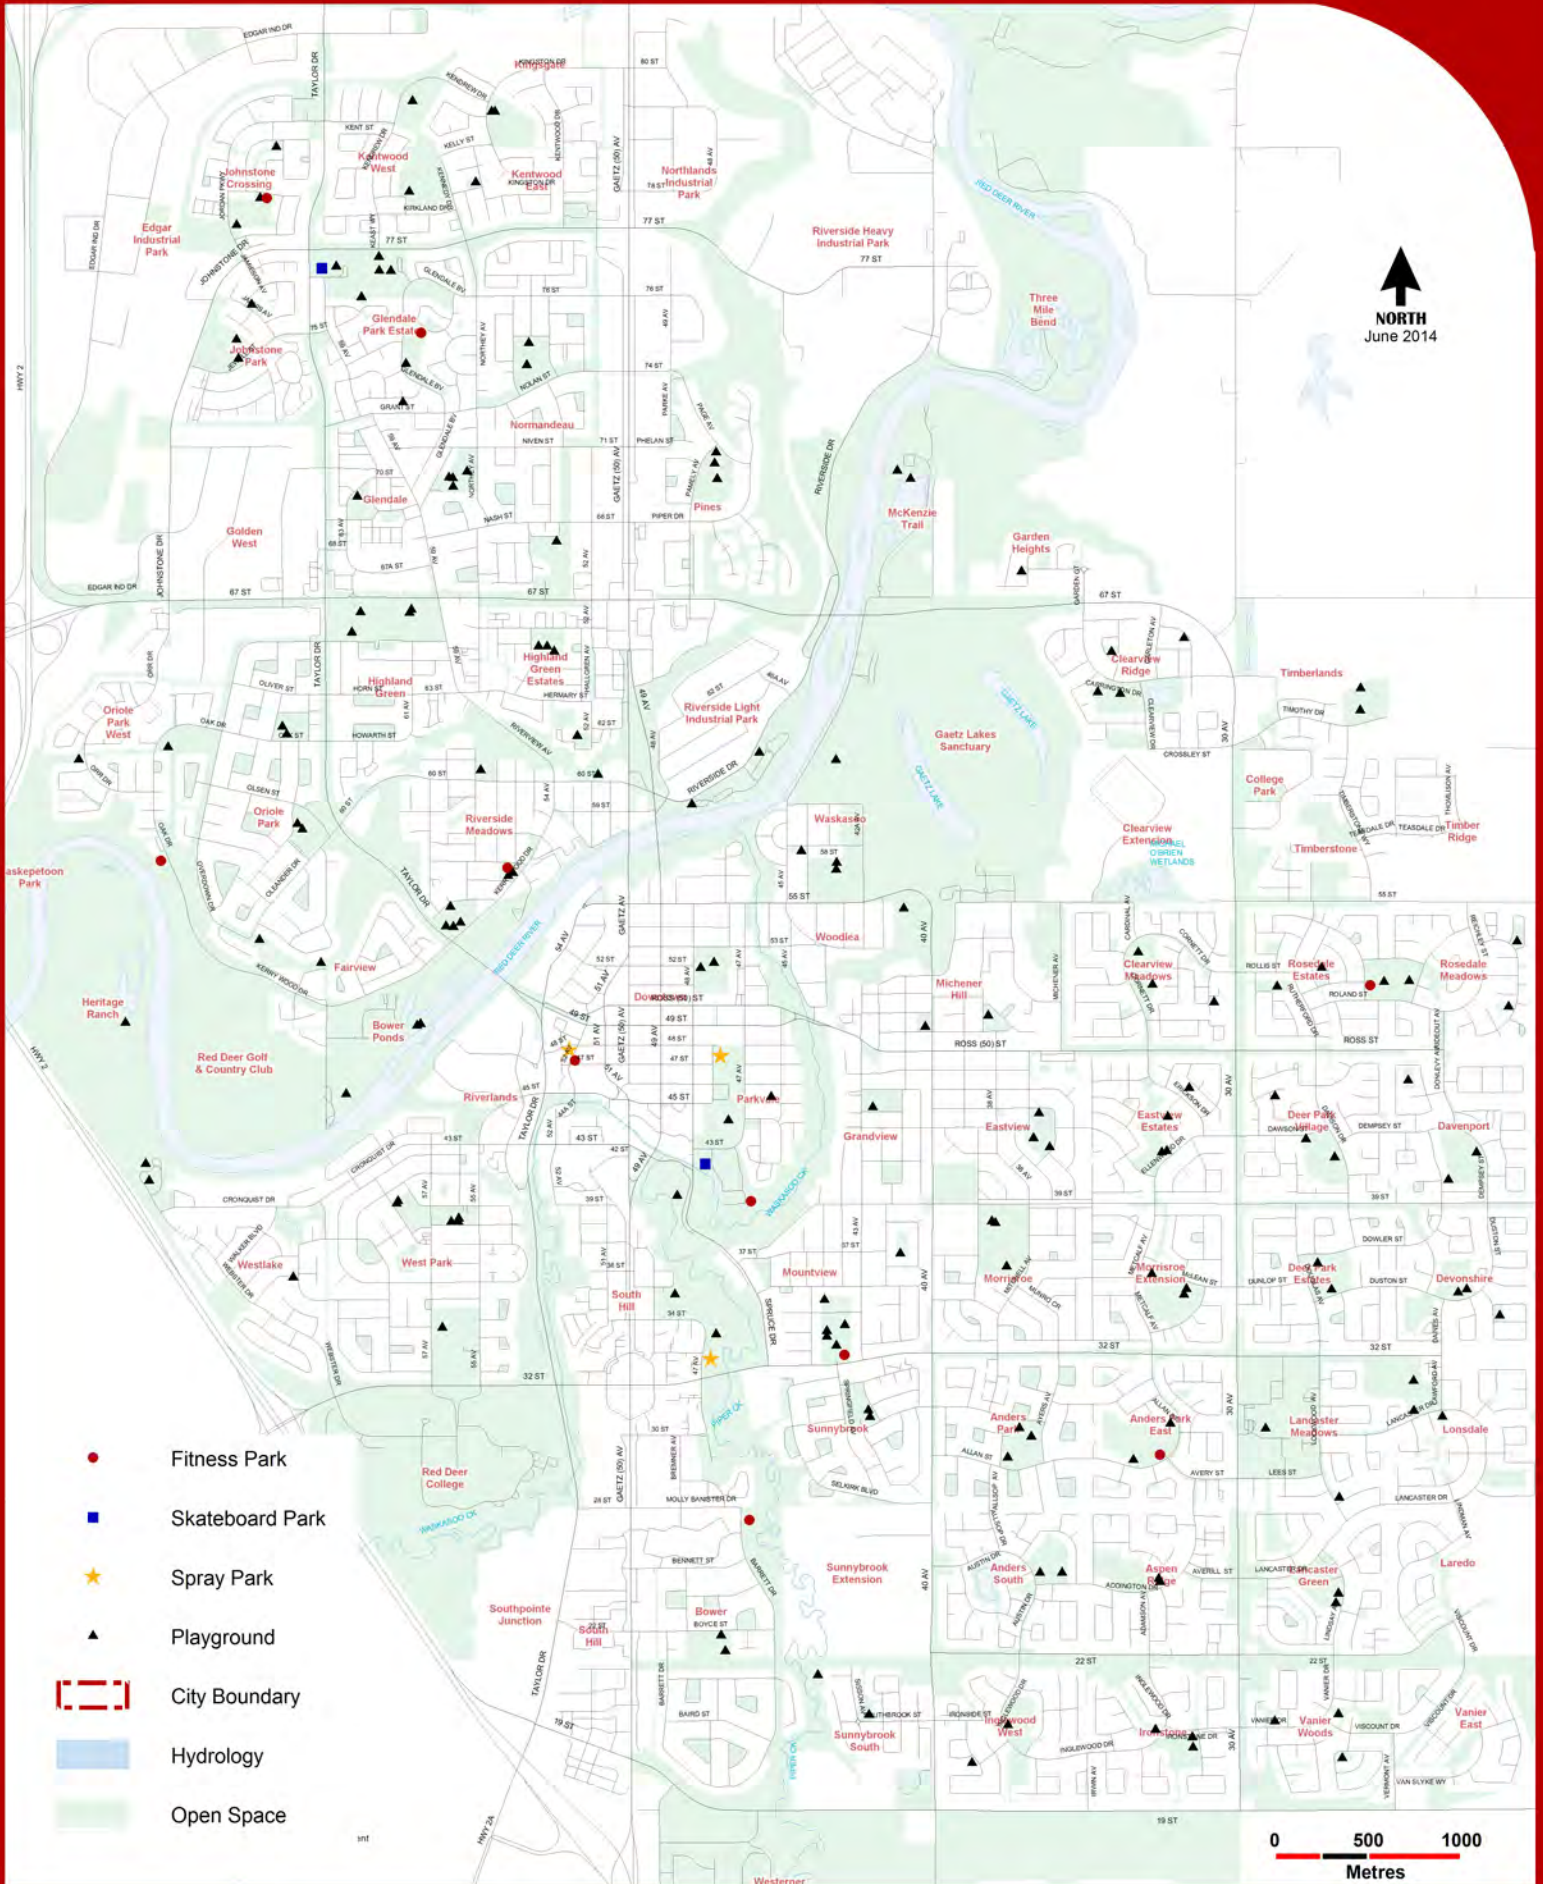

# Playground Map

**NORTH**  
June 2014

0 500 1000  
Metres

- Fitness Park
- Skateboard Park
- ★ Spray Park
- ▲ Playground
- City Boundary
- Hydrology
- Open Space