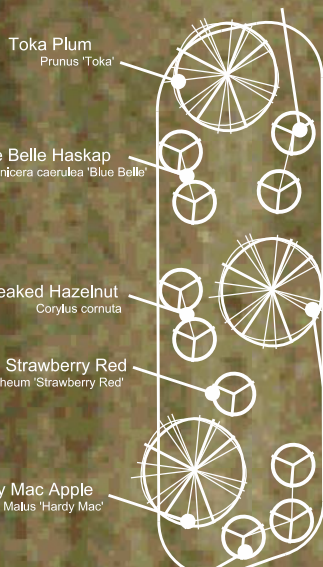

CITY OF RED DEER COMMUNITY ORCHARD PROGRAM

PARKSIDE GARDENS NORTH (14 NASH STREET)

October 3 2013

Scale: NTS

Honeycrisp Apple
Malus 'Honeycrisp'

Rescue Applecrab
Malus x 'Rescue'

Battleford Apple
Malus 'Battleford'

Heyers #12 Apple
Malus 'Heyers #12'

Goodland Apple
Malus 'Goodland'

Polar Jewel Haskap
Lonicera edulis kamtschatica 'Polar Bear'

Borealis Haskap
Lonicera caerulea 'Borealis'

Toka Plum
Prunus 'Toka'

Westcot Apricot
Prunus mandshurica 'Westcot'

Prairie Sun Apple
Malus 'Prairie Sun'